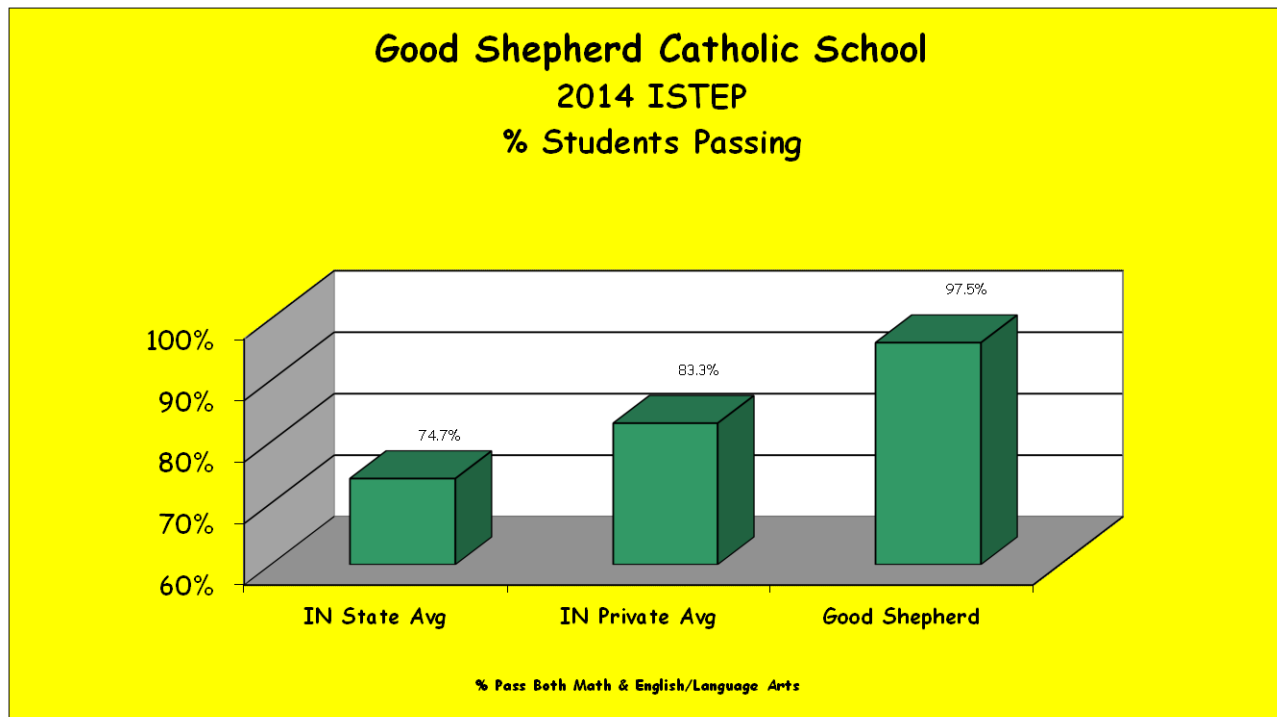

Good Shepherd Catholic School ***2014 ISTEP RESULTS***

- * 97.5% pass rate ranked 12th in the state of Indiana out of over 1800 schools
- * Good Shepherd ranked 5th in the state for schools that go through 8th grade
- * One of only 7 schools in the state with a 100% pass rate in Math
- * 100% pass rate on IREAD

" Be it known to all who enter here, that Christ is the reason for this school . . . "