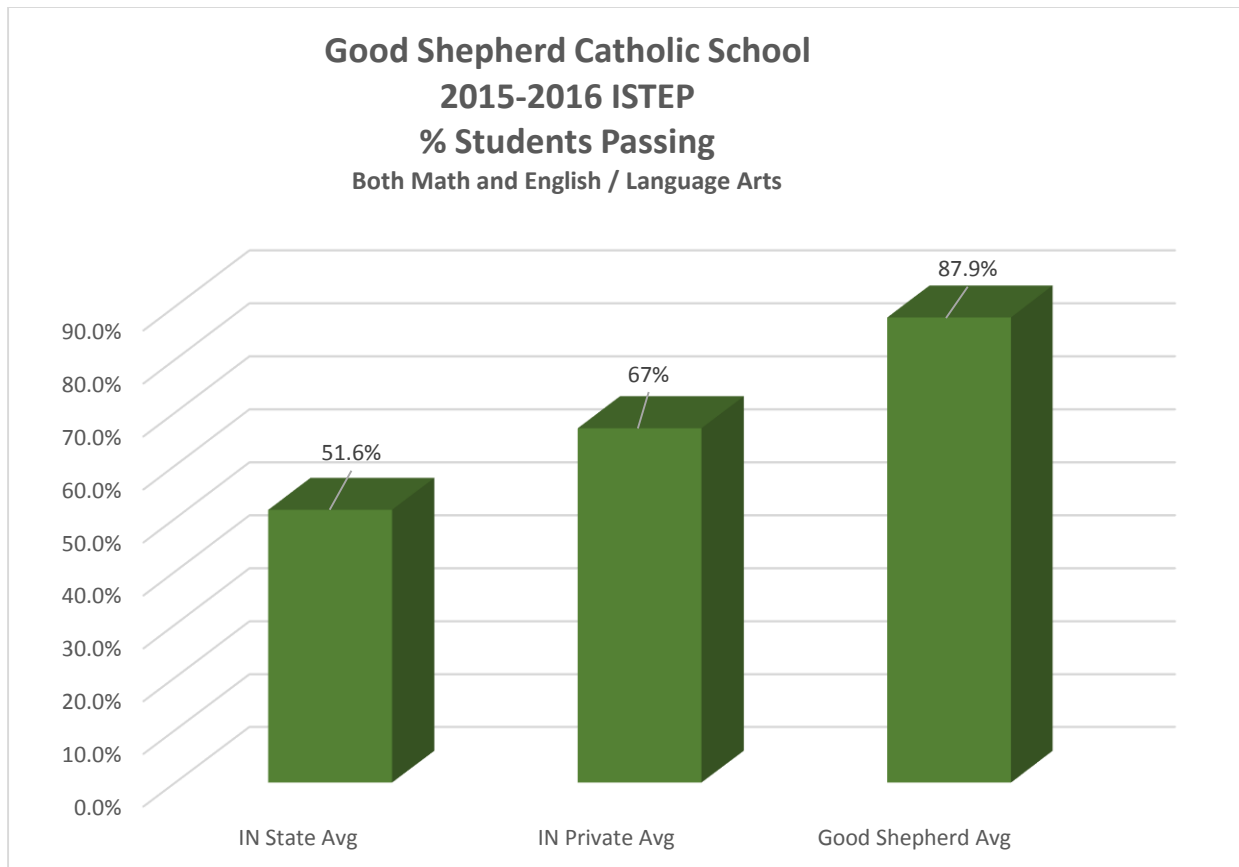

## Good Shepherd Catholic School 2015-2016 ISTEP RESULTS

- ❖ 87.9% Pass Rate achieved by Good Shepherd ranked in the top 1% of the 1,800 public
- ❖ Good Shepherd ranked 8<sup>th</sup> highest in the state among schools that go through eighth grade.
- ❖ Good Shepherd was the highest-performing school in the area, including Vanderburgh and Warrick counties
- ❖ Good Shepherd achieved 100% pass rate for all third grade students testing IREAD

*“The mission of Good Shepherd Catholic School is to provide a Christ-centered education in which students grow in faith, knowledge, and service”*